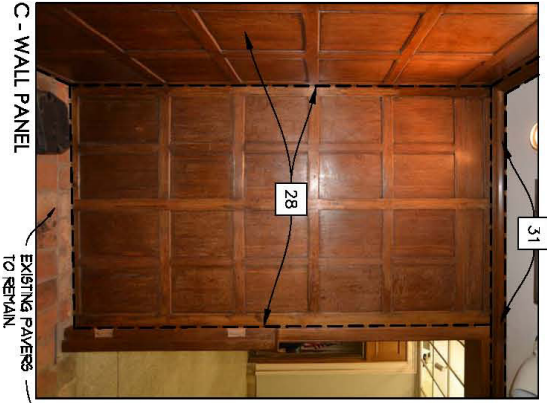

COMPONENTS AVAILABLE

- Paneling
- Oak Door
- Oak Mantel
- Overmantle
- Stone Fireplace Surround

Paneling and Oak Door

JACOBEOAN ROOM COMPONENTS AVAILABLE

Oak Mantel, Overmantle, Stone Fireplace Surround

Details, Mantel and Overmantle

JACOBSEAN ROOM

FOR REVIEW ONLY

PROJECT NUMBER
704
DATE: 04/11/17
PC-5
11_5

DATE
CMAA
1110
28 April 2017

CONSULTANT
ARCHITECT
SERVICES

LSU
LOUISIANA STATE UNIVERSITY
BATON ROUGE, LOUISIANA

SELECTIVE DEMOLITION AT
MEMORIAL TOWER
LOUISIANA STATE UNIVERSITY
BATON ROUGE, LOUISIANA